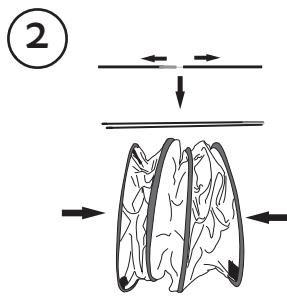

MANUAL

CAT PLAY TENT FOLDABLE

SIZE: 58x55x90cm

How to set up:

Fix the poles and open the tent

Put the pole into the sleeve

Put one end into the bottom bag, another end into the velcro bag.

Put the other two poles like the first one.

How to fold up:

Unfix the poles

Fold the tent and poles.

Fold the tent and poles.