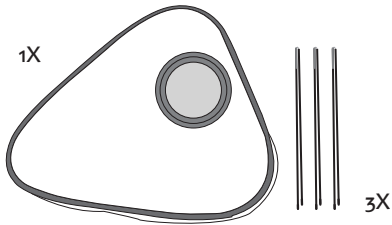

MANUAL

CAT PLAY TENT FOLDABLE

SIZE: 58x55x90cm

How to set up:

Fix the poles and open the tent

Put the pole into the sleeve

Put one end into the bottom bag, another end into the velcro bag.

Put the other two poles like the first one.