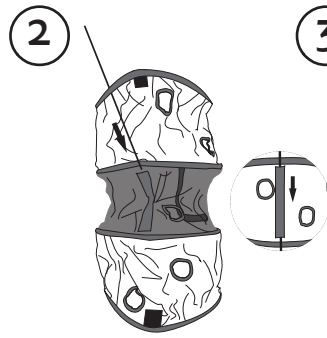

MANUAL

CAT PLAY TENT FOLDABLE

SIZE: 58x55x90cm

How to set up:

Fix the poles and open the tent

Put the pole into the sleeve

Put one end into the bottom bag, another end into the velcro bag.

Put the other two poles like the first one.