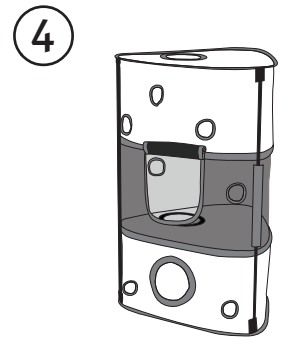

MANUAL

CAT PLAY TENT FOLDABLE

SIZE: 58x55x90cm

How to set up:

Fix the poles and open the tent

Put the pole into the sleeve

Put one end into the bottom bag, another end into the velcro bag.

Put the other two poles like the first one.