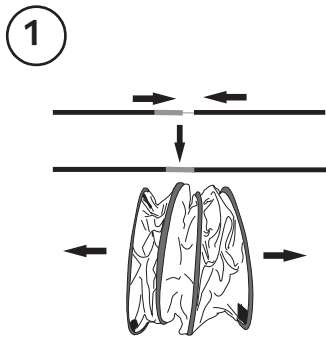

MANUAL

CAT PLAY TENT FOLDABLE

SIZE: 58x55x90cm

How to set up:

Fix the poles and open the tent

Put the pole into the sleeve

Put one end into the bottom bag, another end into the velcro bag.

Put the other two poles like the first one.

How to fold up:

Unfix the poles

Fold the tent and poles.

Fold the tent and poles.