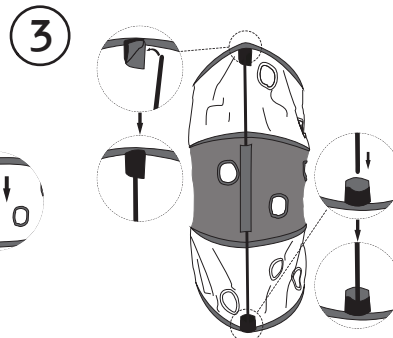

MANUAL

CAT PLAY TENT FOLDABLE

SIZE: 58x55x90cm

How to set up:

Fix the poles and open the tent

Put the pole into the sleeve

Put one end into the bottom bag, another end into the velcro bag.

Put the other two poles like the first one.

How to fold up:

Unfix the poles

Fold the tent and poles.

Fold the tent and poles.