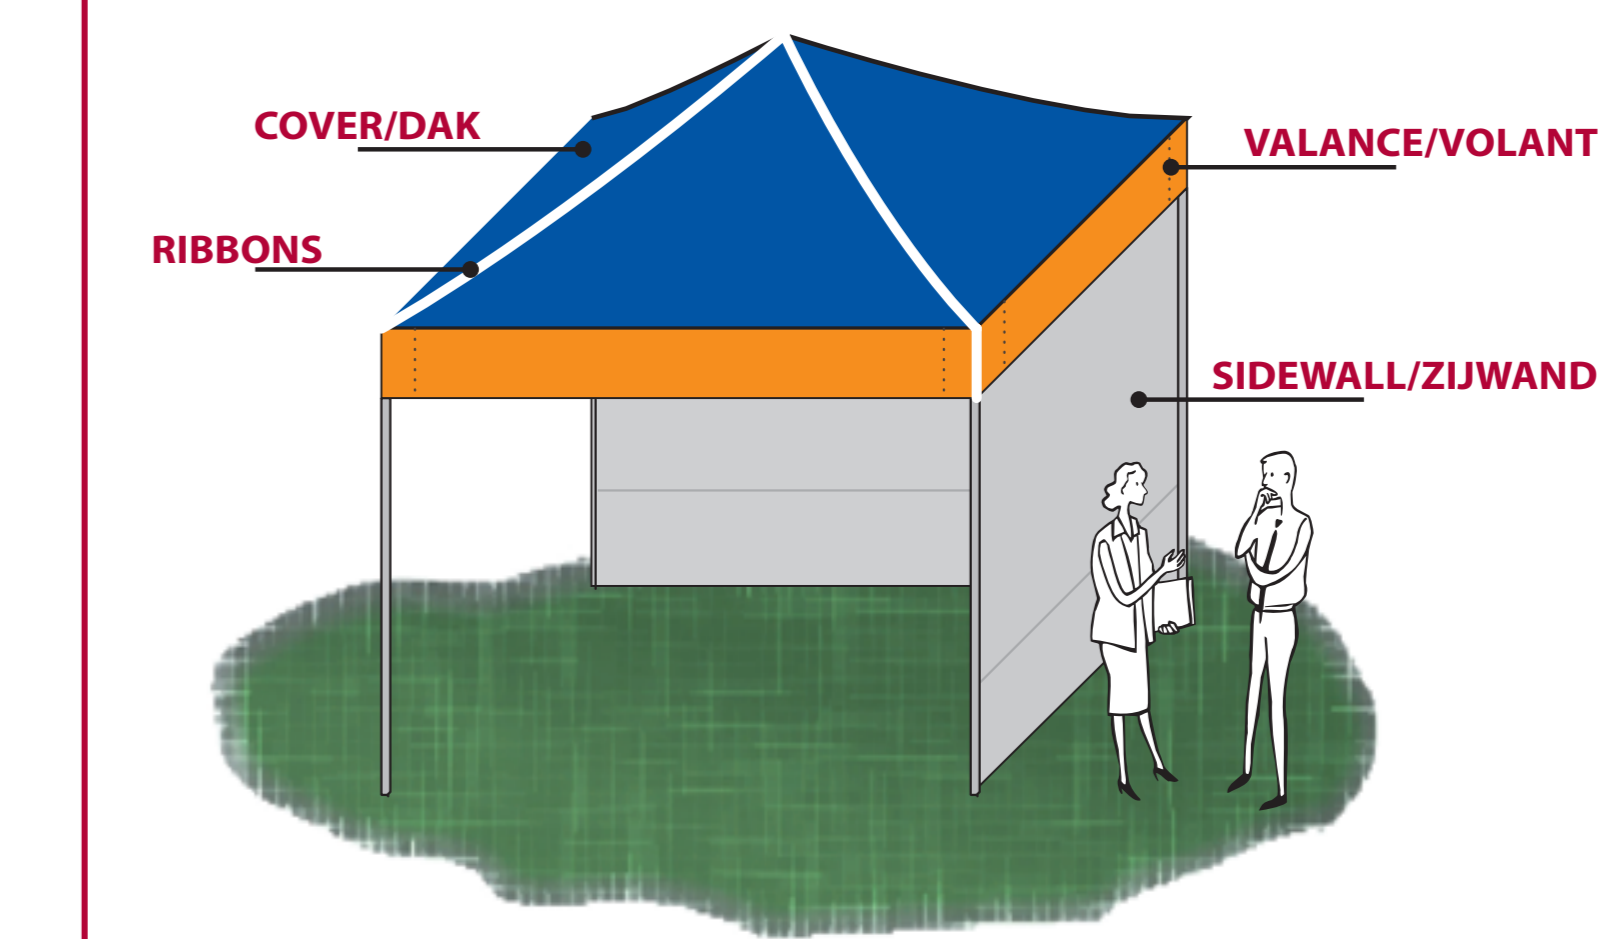

**Product:** Tent Foldable KR

**Size:** 6x3m

**Article nr:** 10012113

**Projectnumber:** 2019VB 626

**Clientname:** naam

**DISCLAIMER**

The colors in this proof are a close representation of the final product. These can be displayed differently on your monitor or on a printed paper. By approving the image you confirm that you have checked every detail and you agree that the file will be printed like this. Once the approval is received, this file will be put into production. There can be no further changes.

**Inscription**

**End size**  
The black line shows the final size.

**Safe area**  
Do not place fonts and graphics over the blue line if possible.

Template approved by:	
Template date: 16-09-2014	Scale: 1:10
Template by: DS	Version: 3
Template approval Date:	Group: KG

**Template is 1:10 size**

**Description parts**

Colors are only for reference. Please refer to template for your tent colors.

**1. Cover/Dak**

**1.1 Fabric**

Fabric color: White

**1.2 Printing**

Full color sublimation