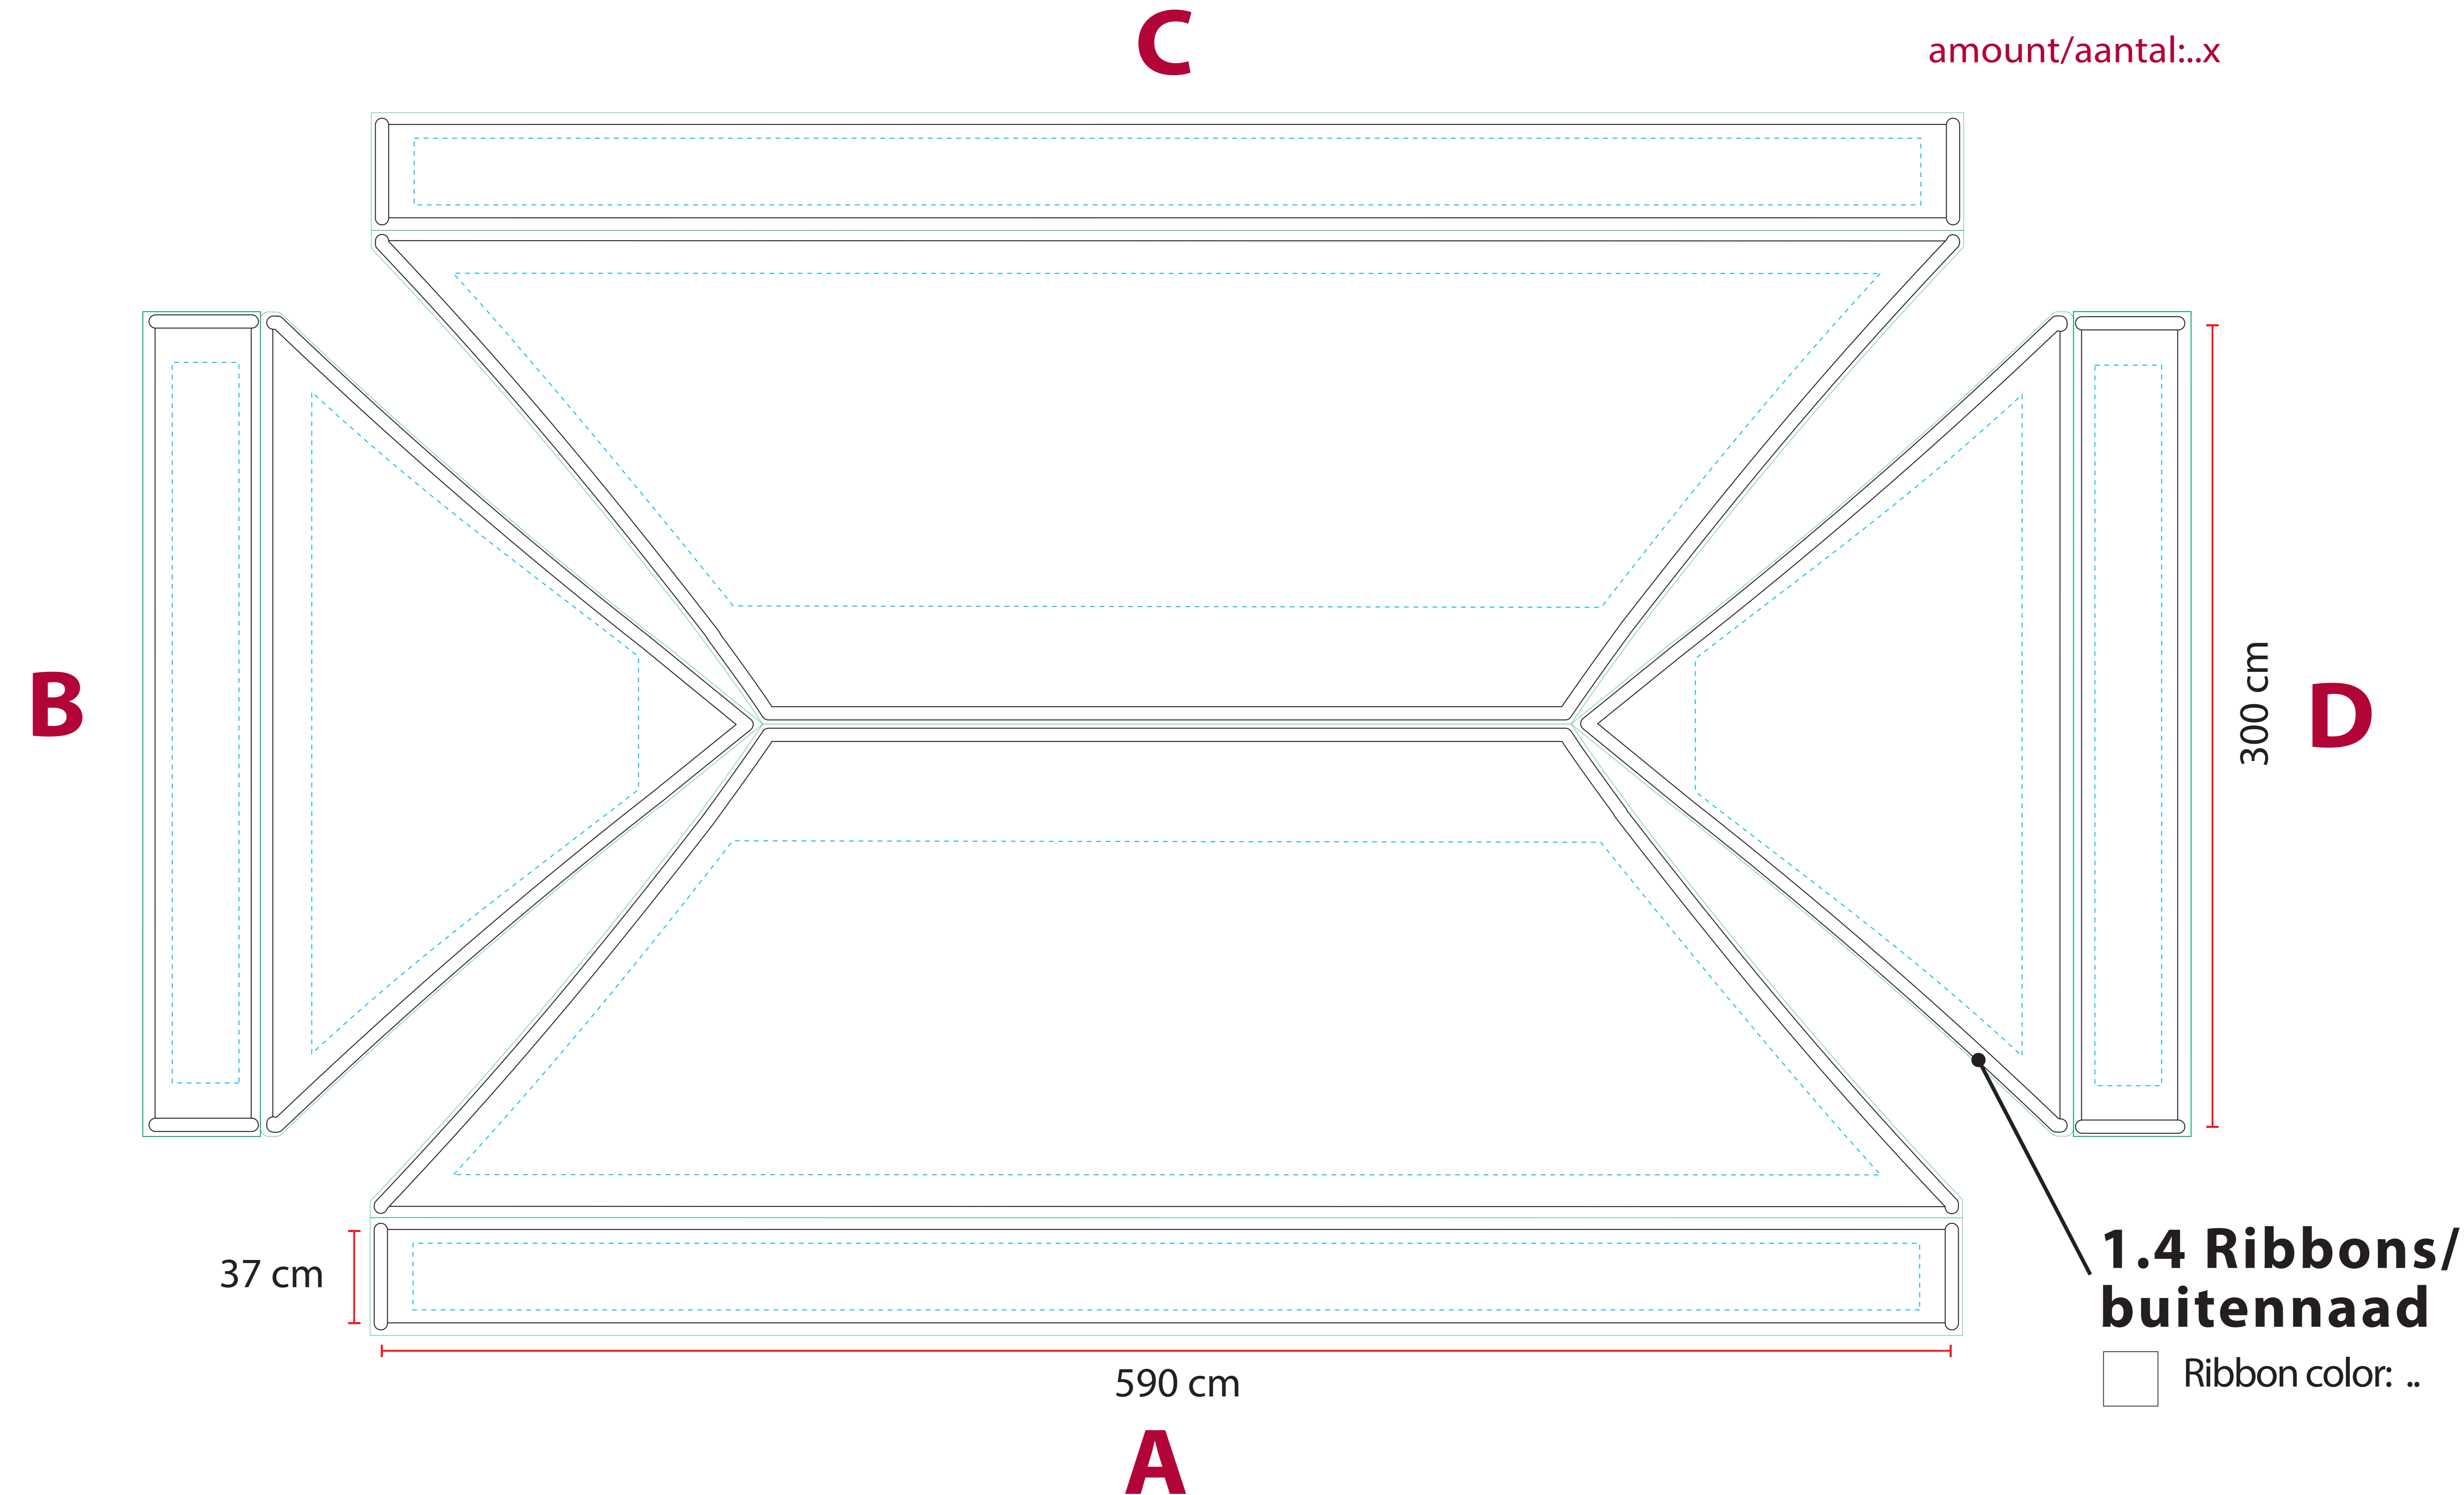

2.4 Velcro

Black color velcro ☐

White color velcro ☒

Full color sublimation: recto: printed - verso: white

**1.4 Ribbons/
buitennaad**

☐ Ribbon color: ..