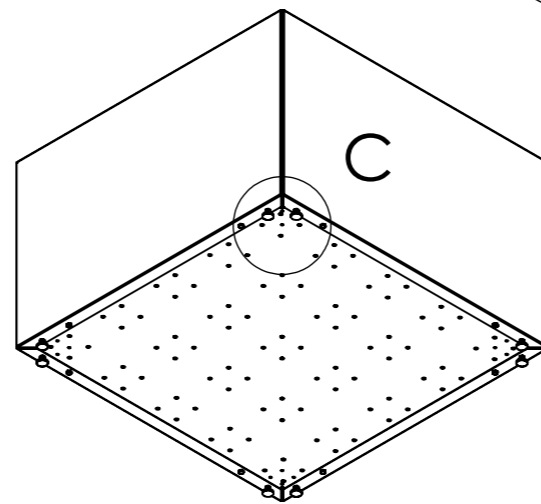

# MIAMI / TEXAS

Model: MIAMI / TEXAS

Betondingen.nl  
Bossekamp 10  
5301 LZ Zaltbommel  
Tel: 085-0606204  
Info@betondingen.nl

2

Only for models bigger than 800mm

Optional:

Bottom plate

DETAIL B  
SCALE 1 : 5