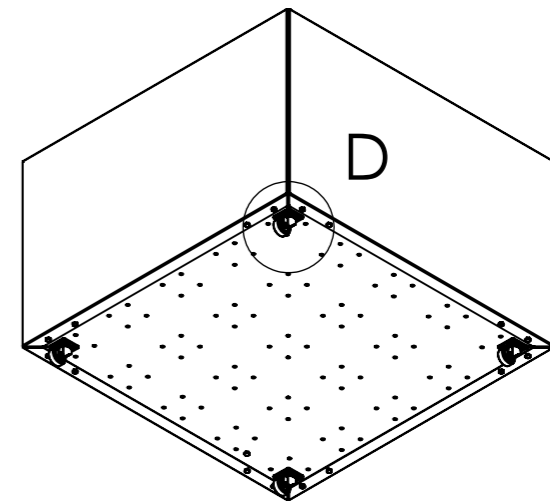

Wheels

Model:

MIAMI / TEXAS

Betondingen.nl
Bossekamp 10
5301 LZ Zaltbommel
Tel: 085-0606204
Info@betondingen.nl