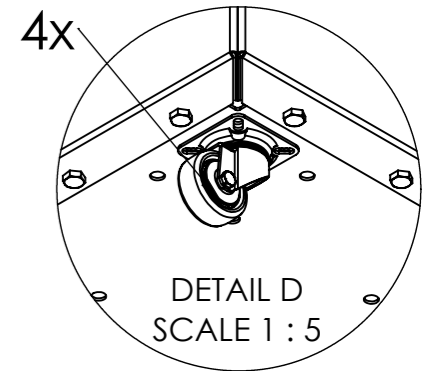

Wheels

Model:

MIAMI / TEXAS