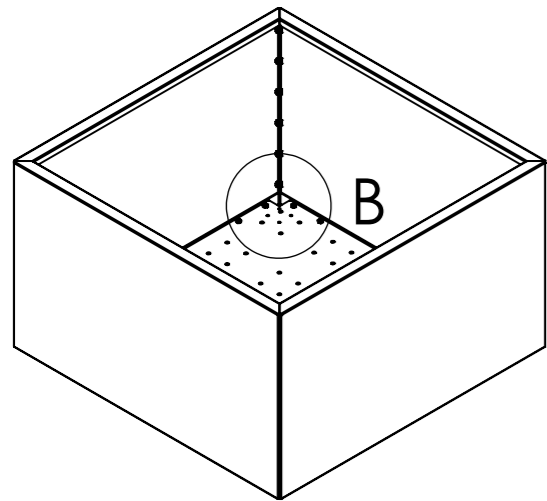

# MIAMI / TEXAS

Model: MIAMI / TEXAS

Betondingen.nl  
Bossekamp 10  
5301 LZ Zaltbommel  
Tel: 085-0606204  
Info@betondingen.nl

2

Only for models bigger than 800mm

Optional:

Bottom plate

DETAIL B  
SCALE 1 : 5