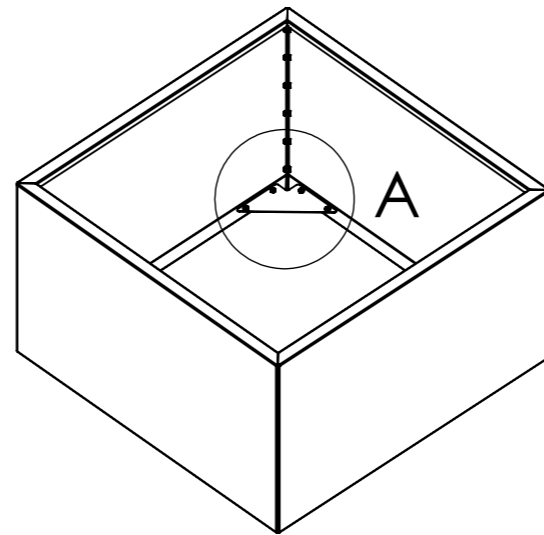

# MIAMI / TEXAS

Model: MIAMI / TEXAS

Betondingen.nl  
Bossekamp 10  
5301 LZ Zaltbommel  
Tel: 085-0606204  
Info@betondingen.nl

2

Only for models bigger than 800mm

Optional:

Bottom plate

DETAIL B  
SCALE 1 : 5