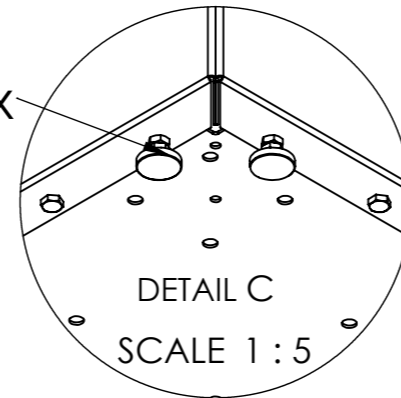

# MIAMI / TEXAS

Model: MIAMI / TEXAS

Betondingen.nl  
Bossekamp 10  
5301 LZ Zaltbommel  
Tel: 085-0606204  
Info@betondingen.nl

2

Only for models bigger than 800mm

Optional:

Bottom plate

DETAIL B  
SCALE 1 : 5