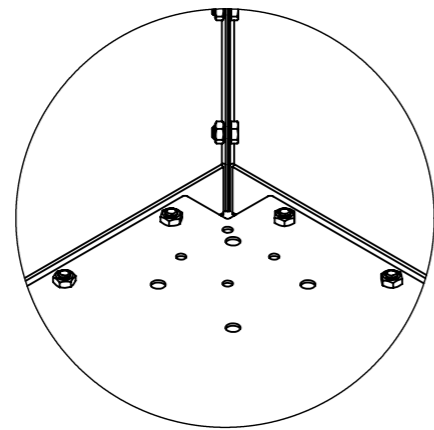

# MIAMI / TEXAS

Model: MIAMI / TEXAS

Betondingen.nl  
Bossekamp 10  
5301 LZ Zaltbommel  
Tel: 085-0606204  
Info@betondingen.nl

2

Only for models bigger than 800mm

Optional:

Bottom plate

DETAIL B  
SCALE 1 : 5