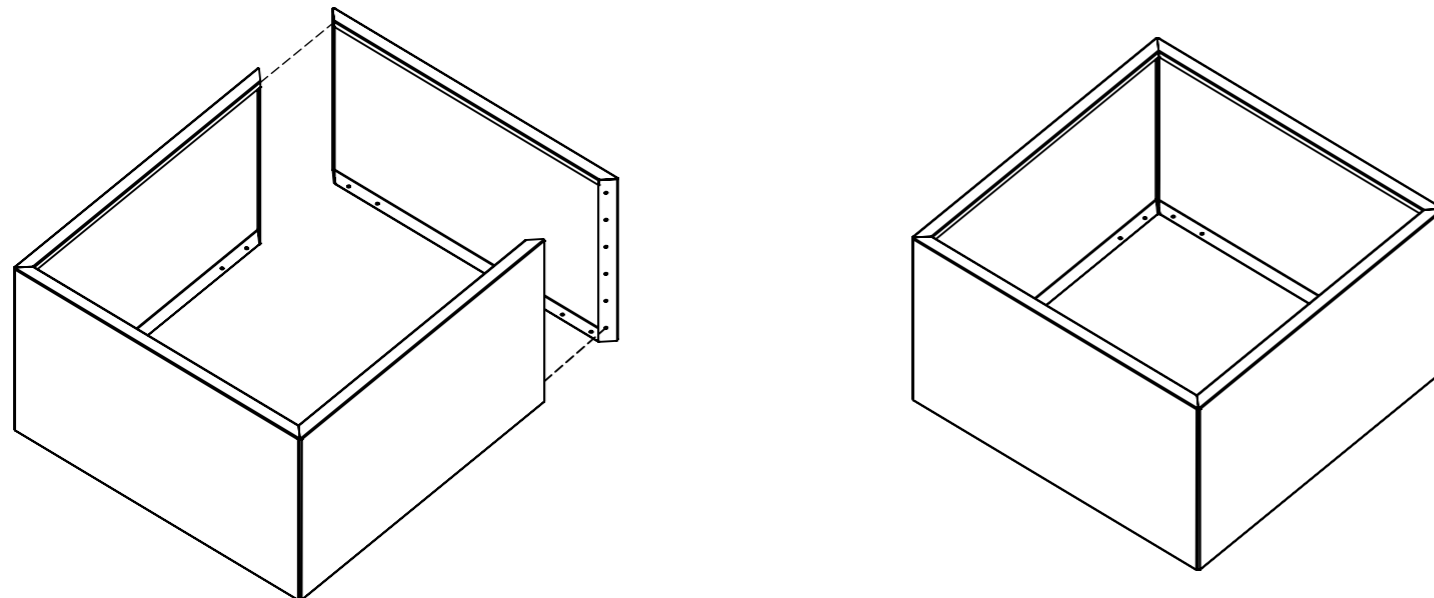

# MIAMI / TEXAS

Model: MIAMI / TEXAS

Betondingen.nl  
Bossekamp 10  
5301 LZ Zaltbommel  
Tel: 085-0606204  
Info@betondingen.nl

2

Only for models bigger than 800mm

Optional:

Bottom plate

DETAIL B  
SCALE 1 : 5