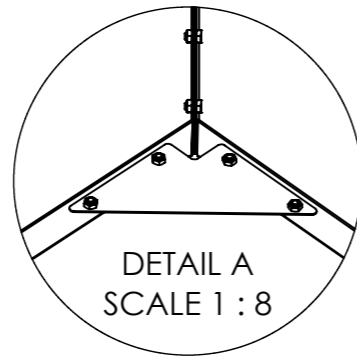

# MIAMI / TEXAS

Model: MIAMI / TEXAS

Betondingen.nl  
Bossekamp 10  
5301 LZ Zaltbommel  
Tel: 085-0606204  
Info@betondingen.nl

2

Only for models bigger than 800mm

Optional:

Bottom plate

DETAIL B  
SCALE 1 : 5