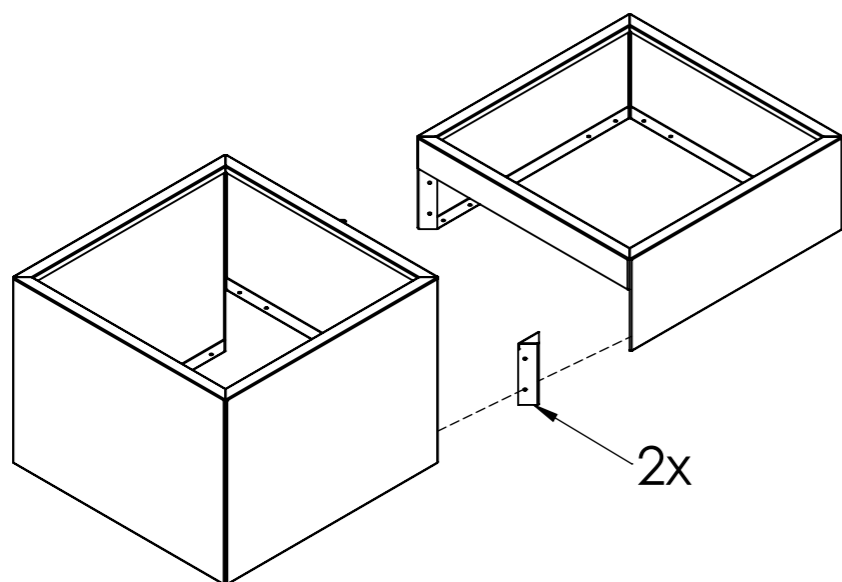

1

MIAMI SPECIAL II

2

3

Model: MIAMI SPECIAL II

Betondingen.nl
Bossekamp 10
5301 LZ Zaltbommel
Tel: 085-0606204
Info@betondingen.nl