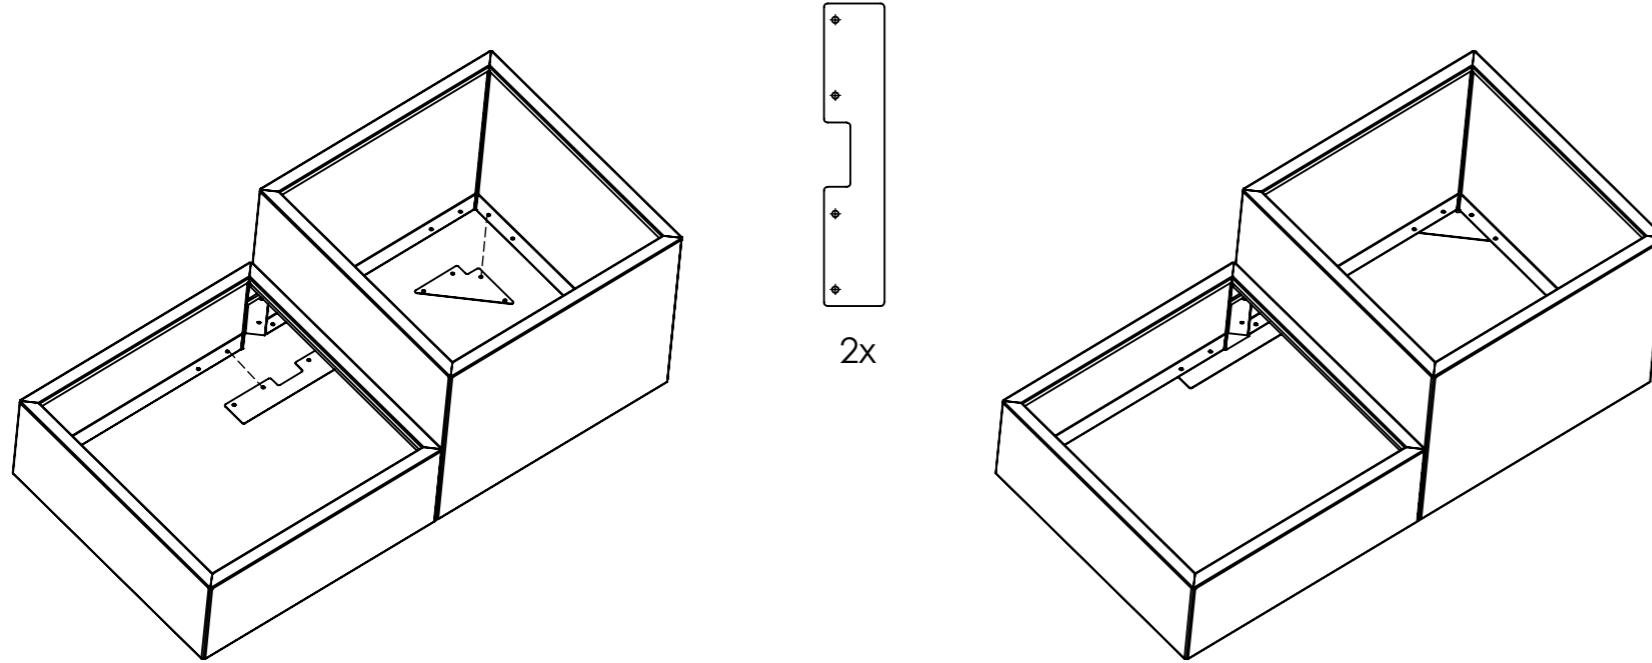

Only for models bigger than 800mm

Optional:

Bottom plate

DETAIL B
SCALE 1 : 5

Bottom plate conector

Model: MIAMI SPECIAL II

Betondingen.nl
 Bossekamp 10
 5301 LZ Zaltbommel
 Tel: 085-0606204
 Info@betondingen.nl