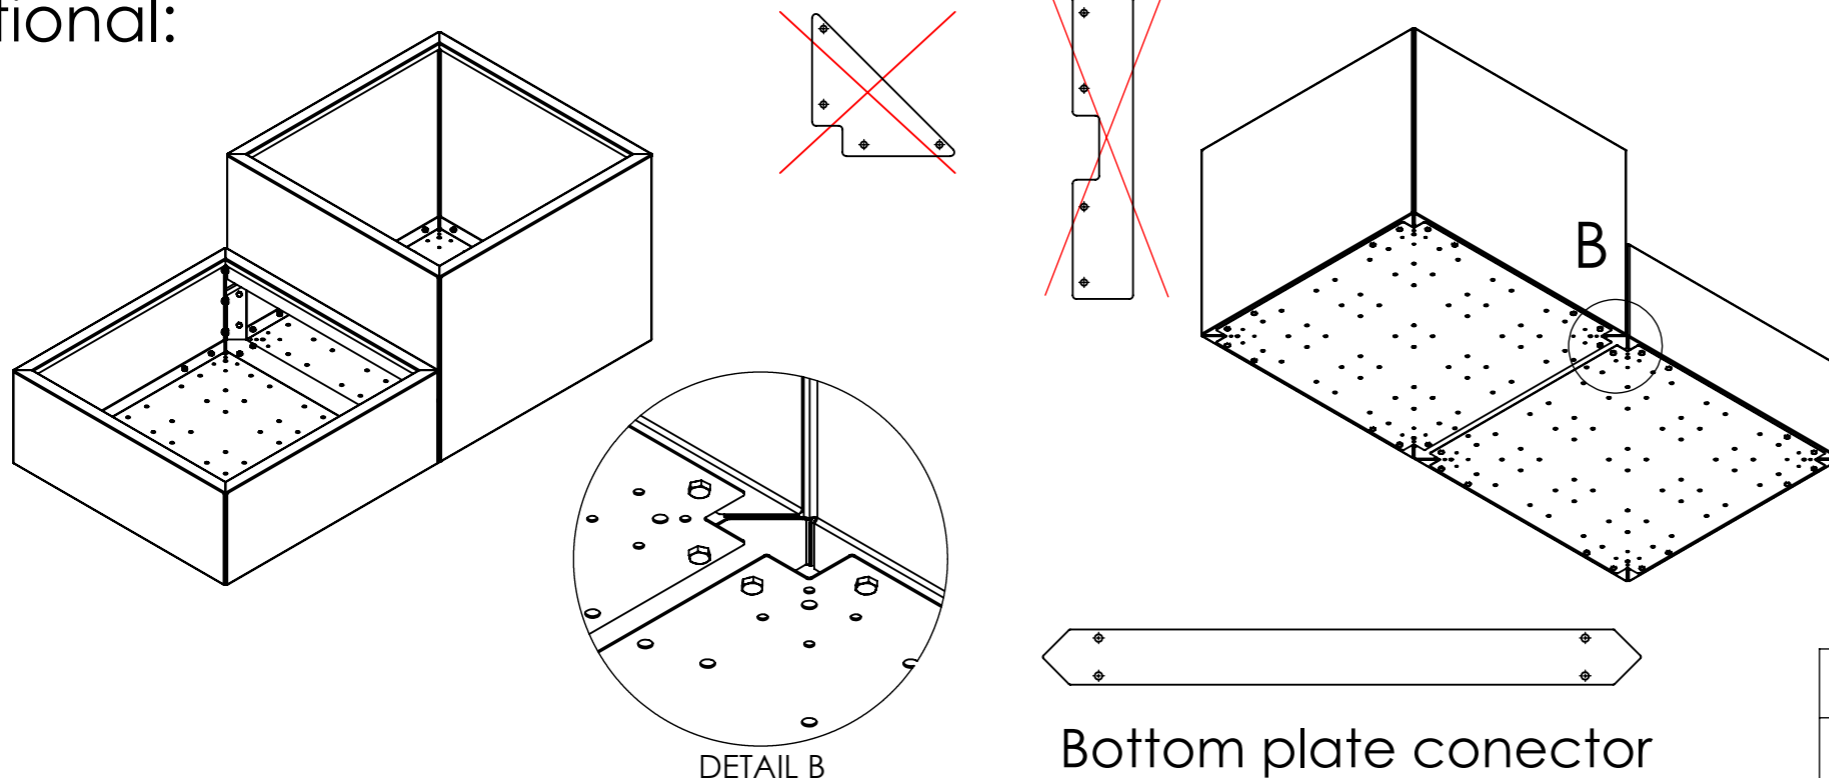

Only for models bigger than 800mm

Optional:

Bottom plate

DETAIL B
SCALE 1 : 5

Bottom plate conector

Model: MIAMI SPECIAL II

Betondingen.nl
 Bossekamp 10
 5301 LZ Zaltbommel
 Tel: 085-0606204
 Info@betondingen.nl