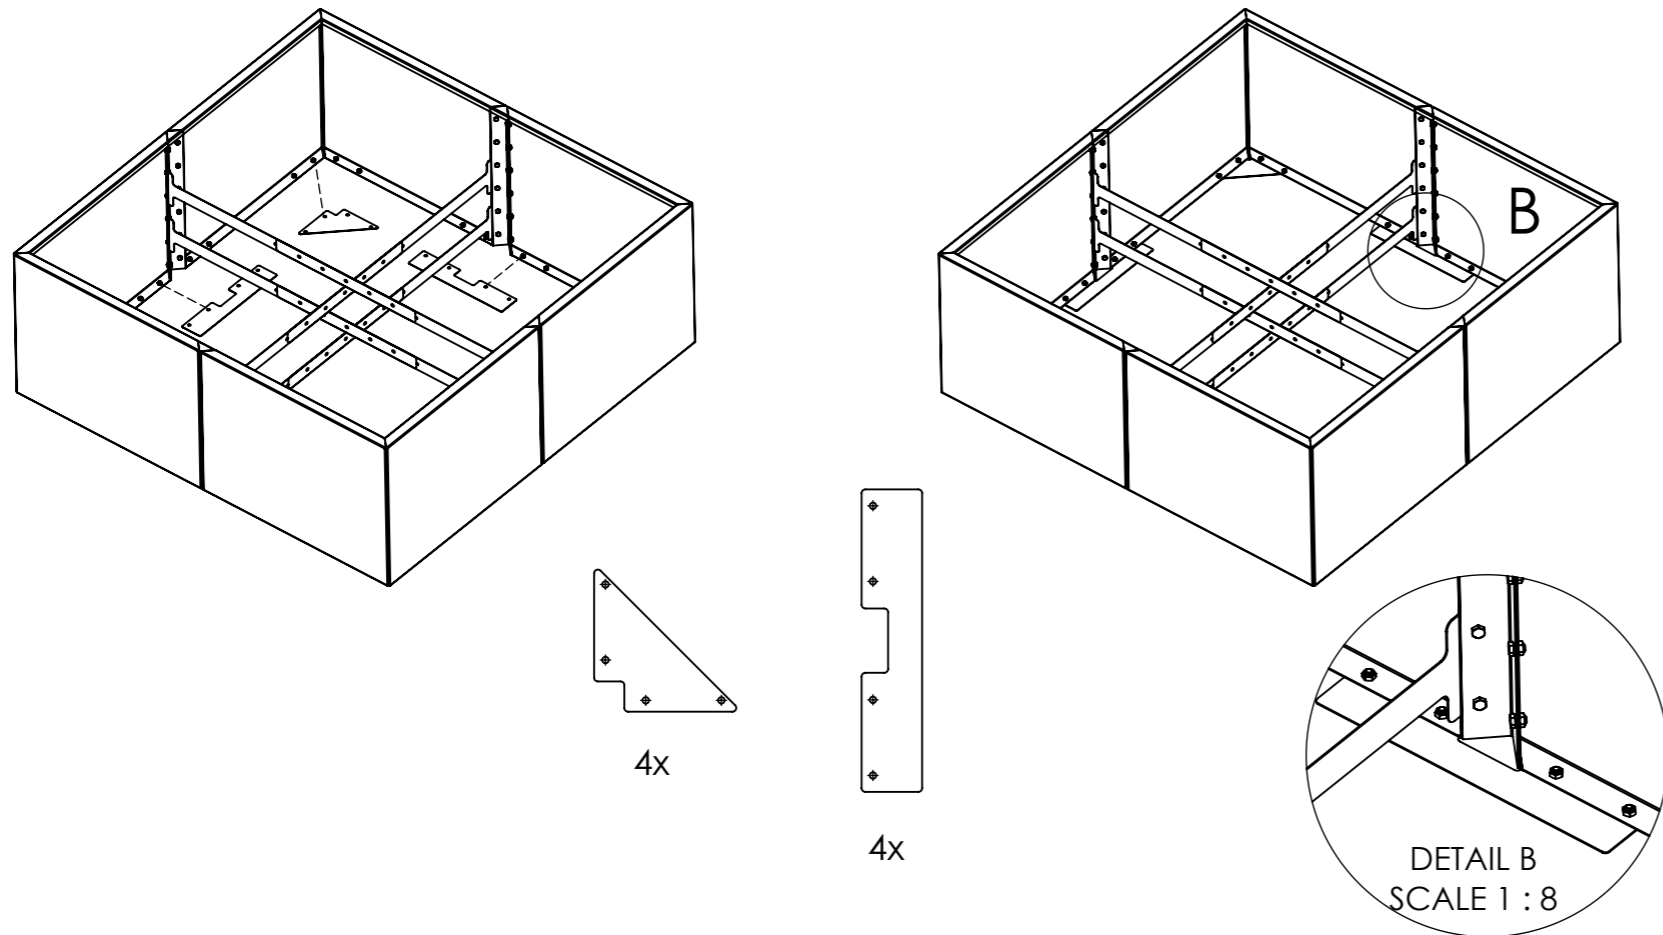

Models from height 600mm
2 connecting struts one above the other

3

Model: MIAMI XXL

Betondingen.nl
 Bossekamp 10
 5301 LZ Zaltbommel
 Tel: 085-0606204
 Info@betondingen.nl