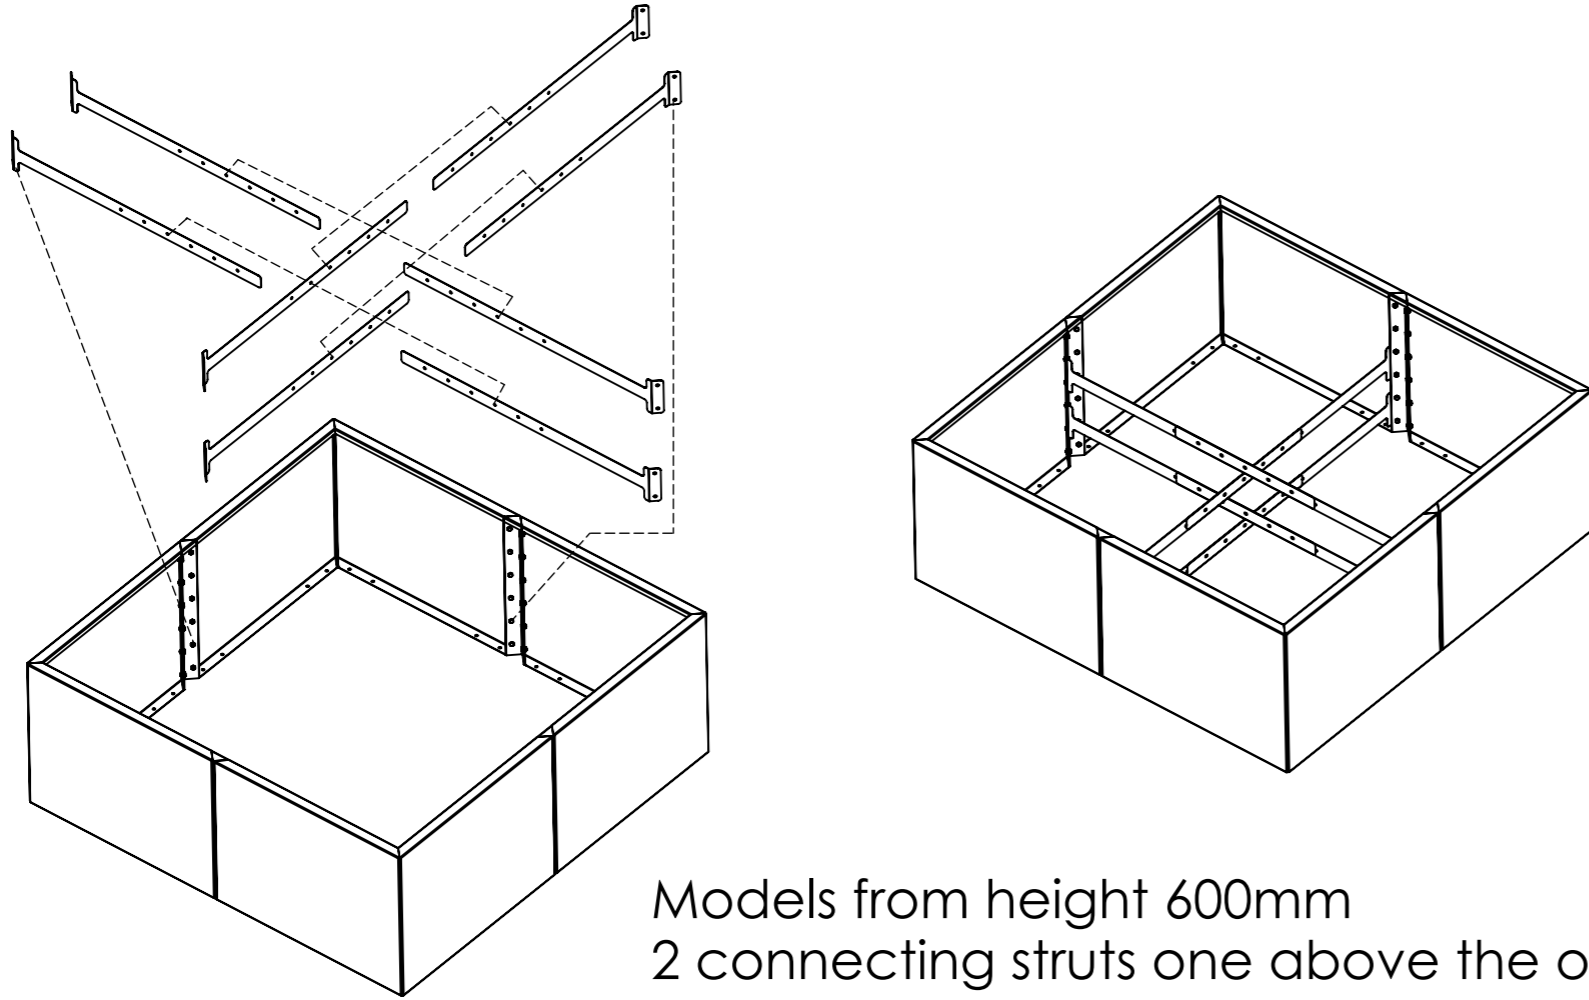

Models from height 600mm
2 connecting struts one above the other

3

Model: MIAMI XXL

Betondingen.nl
 Bossekamp 10
 5301 LZ Zaltbommel
 Tel: 085-0606204
 Info@betondingen.nl