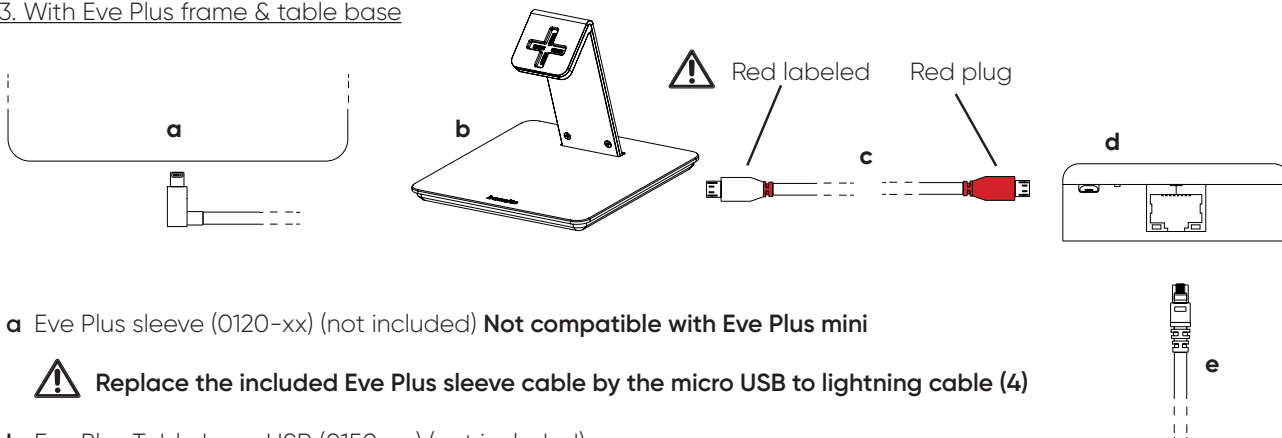

2. With Eve Plus frame & wall base

a Eve Plus sleeve (0120-xx) (not included) **Not compatible with Eve Plus mini**

⚠ Replace the included Eve Plus sleeve cable by the micro USB to lightning cable (4)

b Eve Plus Wall base USB (0130-02) (not included)

c Eve Plus Wall base USB cable (included with 0130-02)

d Gigabit + PoE adapter

e RJ45 cable from PoE switch (not included)

3. With Eve Plus frame & table base

a Eve Plus sleeve (0120-xx) (not included) **Not compatible with Eve Plus mini**