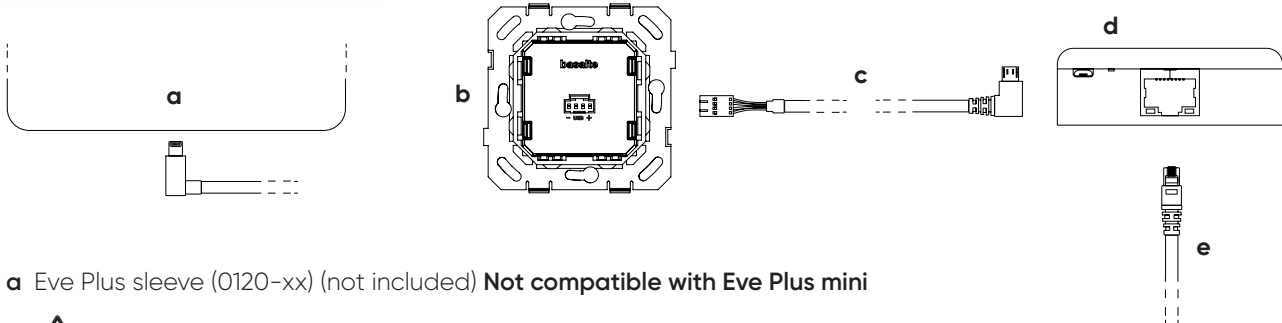

Description

The Gigabit PoE adapter connects an iOS device to ethernet and uses power over ethernet (PoE) to charge the device. This enables an iOS device to receive both data and power over a single Ethernet cable when connected to a PoE-enabled switch or a PoE injector.

The Gigabit PoE adapter is instantly recognized by the iOS device and can be configured using the settings app on the device when running iOS10 (or later)

How to install (3 options):

1. With Eve frame

- a Eve frame (06xx-xx) (not included) **Not compatible with Eve Pro**
- b Micro USB to lightning cable
- c Gigabit + PoE adapter
- d RJ45 cable from PoE switch (not included)

2. With Eve Plus frame & wall base

a Eve Plus sleeve (0120-xx) (not included) **Not compatible with Eve Plus mini**

⚠ Replace the included Eve Plus sleeve cable by the micro USB to lightning cable (4)

b Eve Plus Wall base USB (0130-02) (not included)