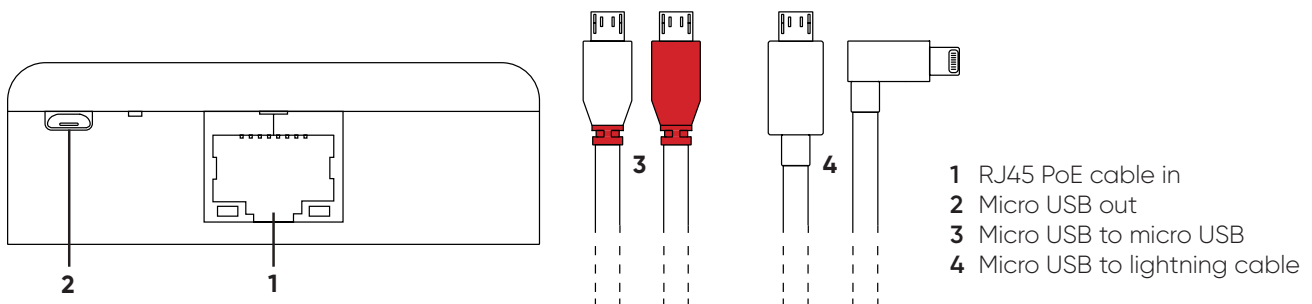

GIGABIT PoE ADAPTER

Installation Manual

Before operating the unit, please read this manual thoroughly and keep it for future reference.

Model No. 0610-20

Caution: any changes or modifications not expressly approved in this manual could void your authority to operate this equipment.

Description

The Gigabit PoE adapter connects an iOS device to ethernet and uses power over ethernet (PoE) to charge the device. This enables an iOS device to receive both data and power over a single Ethernet cable when connected to a PoE-enabled switch or a PoE injector.

The Gigabit PoE adapter is instantly recognized by the iOS device and can be configured using the settings app on the device when running iOS10 (or later)

How to install (3 options):

1. With Eve frame

- a Eve frame (06xx-xx) (not included) **Not compatible with Eve Pro**
- b Micro USB to lightning cable
- c Gigabit + PoE adapter
- d RJ45 cable from PoE switch (not included)

d Gigabit + PoE adapter

e RJ45 cable from PoE switch (not included)

Technical data

Power: 48V PoE, 15,4W

Ethernet cable: Cat5e, Cat6, Cat6A

Ethernet connection: 802.3af Class 0

Bandwith: Max 225 Mbs

Dimensions: 82,6mm x 44,5mm x 25,4mm /
3.25" x 1.75" x 1"