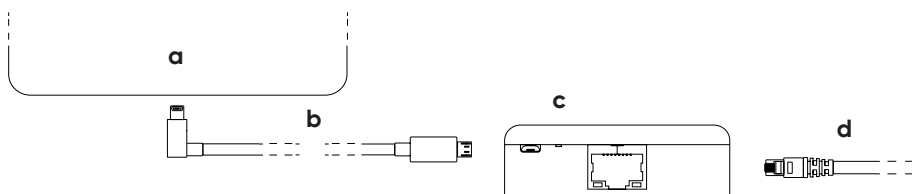

Description

The Gigabit PoE adapter connects an iOS device to ethernet and uses power over ethernet (PoE) to charge the device. This enables an iOS device to receive both data and power over a single Ethernet cable when connected to a PoE-enabled switch or a PoE injector.

The Gigabit PoE adapter is instantly recognized by the iOS device and can be configured using the settings app on the device when running iOS10 (or later)

How to install (3 options):

1. With Eve frame

- a Eve frame (06xx-xx) (not included) **Not compatible with Eve Pro**
- b Micro USB to lightning cable
- c Gigabit + PoE adapter
- d RJ45 cable from PoE switch (not included)