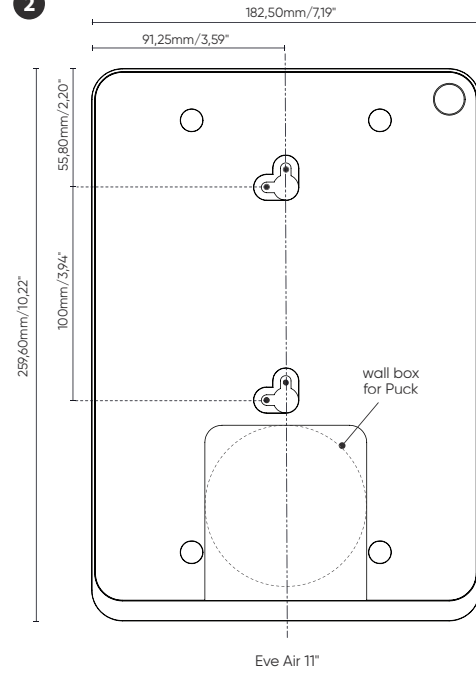

1

b

c

2

3

4

5

6

1 Identification of the parts

- a Eve Air 11" frame (**0676-xx**) for iPad Pro 11" & iPad Air 10.9"
- b Custom angled USB-C to USB-A cable
Max power 5V 2A /No data transfer
- c Suction cup

2 Positioning of the wall box *(not included)*

A wall box should be foreseen to install the iPad power supply. The Puck *(not included)* is a USB power supply which fits into a 1-gang wall box and uses the USB-C cable, supplied with the iPad.
The wall box should be installed according to the dimensions on the drawing (2).

3 Puck power supply *(not included - product number: 610-02)*

Install the Puck in the wall box following the instructions of the Puck manual. Connect the USB-C cable, supplied with the Eve frame to the Puck.
The maximum output power of the puck is 10W. Do not set the iPad's screen to permanently on, but enable auto-lock in the iPad's settings to allow your device to charge.