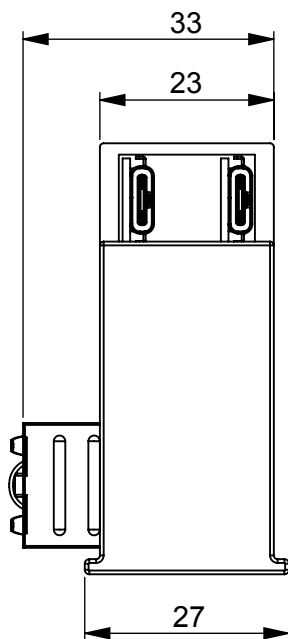

s28 C sCharge PoE FIT USB-C

factsheet

USB-C to USB-C 90° cable , 30 cm included