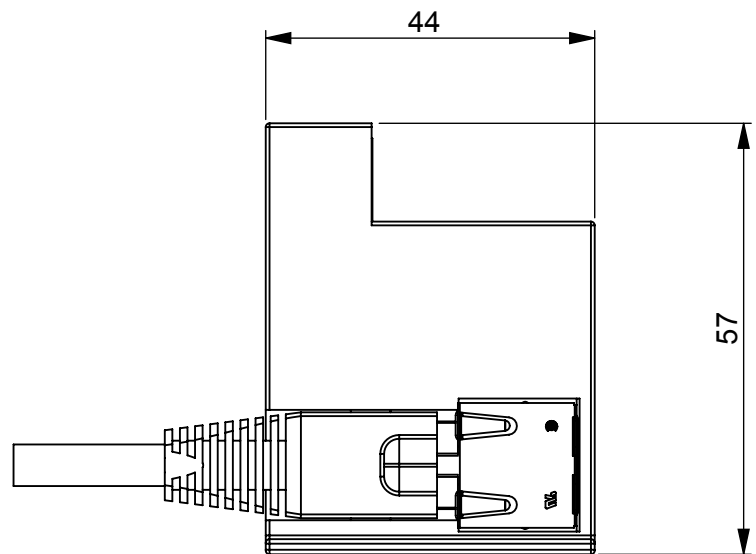

s28 C sCharge PoE FIT USB-C

factsheet

USB-C to USB-C 90° cable , 30 cm included