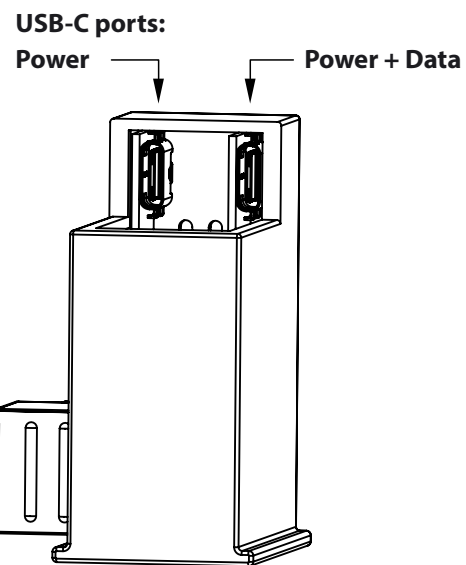

s28 C sCharge PoE FIT USB-C

factsheet

USB-C to USB-C 90° cable , 30 cm included