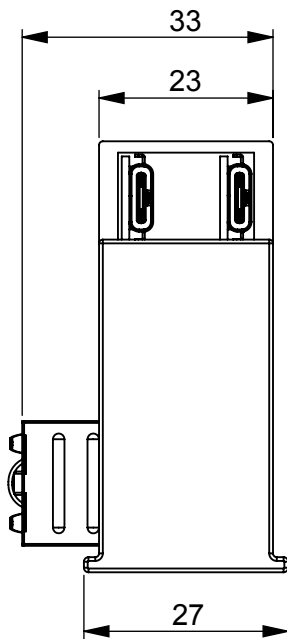

Description Lightning **Power and Data** on IEEE 802.3at Power Over Ethernet

- Fits into a 60 mm deep EU wall box or US single gang wall box; cable length can be adjusted.
- Dual USB-C ports: **A** for Power + **B** for Data or Power only; see page 2
- 30 cm USB-C to Lightning cable included; 150 and 250 cm lengths available.
- Provides Power Delivery Profiles: 5 volt, 9 volt, 12 volt, 15 volt, and 20 volt
- Compatible with iPad (Pro, Air, Mini, or 10.2), Microsoft Surface Go, Samsung Tab A/S and more.
- Requires PoE+ or IEEE 802.3at power
- Developed in cooperation between PoE Texas and smart things. PoE Texas patents pending.

Technical Data	Uplink Port	IEEE 802.3af and at full duplex data rate
	Port USB-C Power+Data	Role swappable, USB 2.0, USB-C PD 3.0 up to 25 watts 95 Mbps
	Port USB-C Power	USB-C PD 3.0 up to 25 watts
	LED Indicator	Negotiated power status
	Operating Temperature	-10°C - 60°C
	Operating Humidity	5% - 95% (Non-condensing)
	PoE Standard	IEEE 802.3af/at/ (PSE)
	PoE Line Pair	1/2/3/4/5(+) or 3/6/7/8 (-)
	USB-C PD Profiles	5v 2.6 A, 9 v 1.78 A, 12 v 1.34A, 15 v 1.37 A, 20 v 1.15 A
	Weight	60g (2.4 oz.)
	Cable Lengths	0.3 m included in the box; 1.5 m or 2.5 m available

Approvals CE, FCC, RoHS.

Applications Ideal for Wall mounted tablets or devices, Schedulers, Zoom Room, Gotomeeting, Webex, Skype and other Video Conferencing, POS Stations and Kiosks

Dimensions 57 x 44 x 35 mm (2.25" x 1.75" x 1.25")

Customs tariff no. CN/8504 4090

Country of origin China

s28 L sCharge PoE FIT Lightning

factsheet

USB-C to Lightning 90° cable , 30 cm included