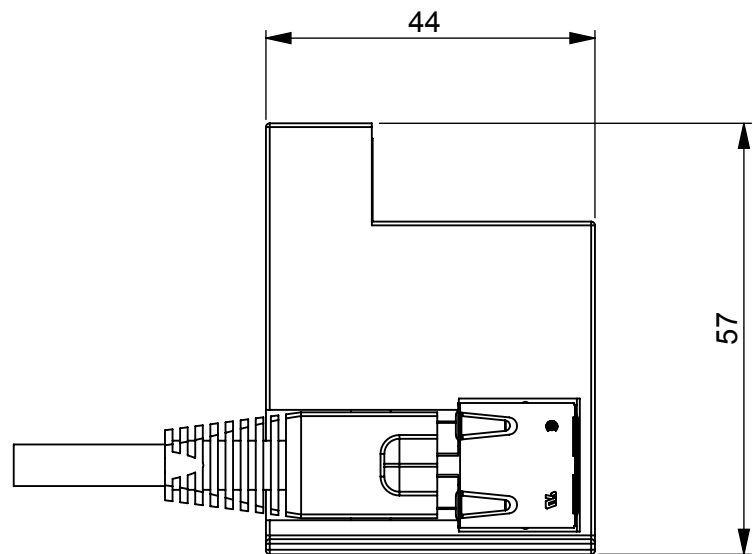

Description Lightning **Power and Data** on IEEE 802.3at Power Over Ethernet

- Fits into a 60 mm deep EU wall box or US single gang wall box; cable length can be adjusted.
- Dual USB-C ports: **A** for Power + **B** for Data or Power only; see page 2
- 30 cm USB-C to Lightning cable included; 150 and 250 cm lengths available.
- Provides Power Delivery Profiles: 5 volt, 9 volt, 12 volt, 15 volt, and 20 volt
- Compatible with iPad (Pro, Air, Mini, or 10.2), Microsoft Surface Go, Samsung Tab A/S and more.
- Requires PoE+ or IEEE 802.3at power
- Developed in cooperation between PoE Texas and smart things. PoE Texas patents pending.

Technical Data	Uplink Port	IEEE 802.3af and at full duplex data rate
	Port USB-C Power+Data	Role swappable, USB 2.0, USB-C PD 3.0 up to 25 watts 95 Mbps
	Port USB-C Power	USB-C PD 3.0 up to 25 watts
	LED Indicator	Negotiated power status
	Operating Temperature	-10°C - 60°C
	Operating Humidity	5% - 95% (Non-condensing)
	PoE Standard	IEEE 802.3af/at/ (PSE)
	PoE Line Pair	1/2/3/4/5(+) or 3/6/7/8 (-)
	USB-C PD Profiles	5v 2.6 A, 9 v 1.78 A, 12 v 1.34A, 15 v 1.37 A, 20 v 1.15 A
	Weight	60g (2.4 oz.)
	Cable Lengths	0.3 m included in the box; 1.5 m or 2.5 m available

Approvals CE, FCC, RoHS.

Applications Ideal for Wall mounted tablets or devices, Schedulers, Zoom Room, Gotomeeting, Webex, Skype and other Video Conferencing, POS Stations and Kiosks

Dimensions 57 x 44 x 35 mm (2.25" x 1.75" x 1.25")

Customs tariff no. CN/8504 4090

Country of origin China

s28 L sCharge PoE FIT Lightning

factsheet

USB-C to Lightning 90° cable , 30 cm included