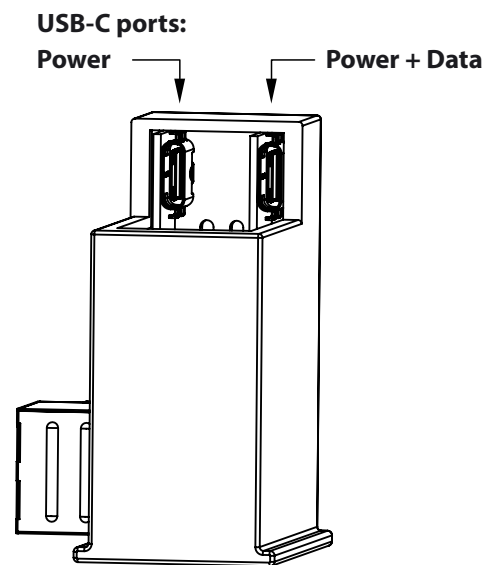

Description Lightning **Power and Data** on IEEE 802.3at Power Over Ethernet

- Fits into a 60 mm deep EU wall box or US single gang wall box; cable length can be adjusted.
- Dual USB-C ports: **A** for Power + **B** for Data or Power only; see page 2
- 30 cm USB-C to Lightning cable included; 150 and 250 cm lengths available.
- Provides Power Delivery Profiles: 5 volt, 9 volt, 12 volt, 15 volt, and 20 volt
- Compatible with iPad (Pro, Air, Mini, or 10.2), Microsoft Surface Go, Samsung Tab A/S and more.
- Requires PoE+ or IEEE 802.3at power
- Developed in cooperation between PoE Texas and smart things. PoE Texas patents pending.

Technical Data	Uplink Port	IEEE 802.3af and at full duplex data rate
	Port USB-C Power+Data	Role swappable, USB 2.0, USB-C PD 3.0 up to 25 watts 95 Mbps
	Port USB-C Power	USB-C PD 3.0 up to 25 watts
	LED Indicator	Negotiated power status
	Operating Temperature	-10°C - 60°C
	Operating Humidity	5% - 95% (Non-condensing)
	PoE Standard	IEEE 802.3af/at/ (PSE)
	PoE Line Pair	1/2/3/4/5(+) or 3/6/7/8 (-)
	USB-C PD Profiles	5v 2.6 A, 9 v 1.78 A, 12 v 1.34A, 15 v 1.37 A, 20 v 1.15 A
	Weight	60g (2.4 oz.)
	Cable Lengths	0.3 m included in the box; 1.5 m or 2.5 m available

Approvals CE, FCC, RoHS.

Applications Ideal for Wall mounted tablets or devices, Schedulers, Zoom Room, Gotomeeting, Webex, Skype and other Video Conferencing, POS Stations and Kiosks

Dimensions 57 x 44 x 35 mm (2.25" x 1.75" x 1.25")

Customs tariff no. CN/8504 4090

Country of origin China

s28 L sCharge PoE FIT Lightning

factsheet

USB-C to Lightning 90° cable , 30 cm included