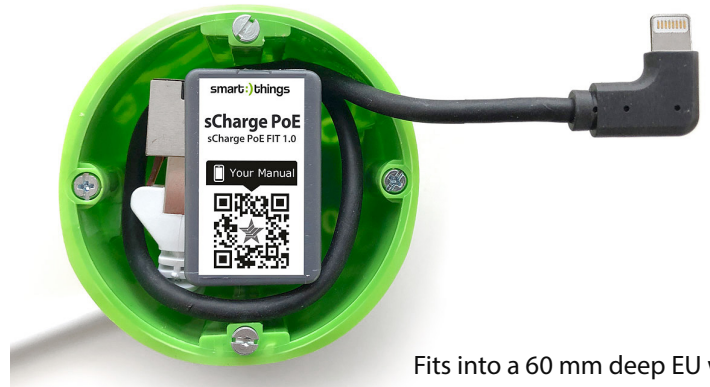

s28 L

factsheet

sCharge PoE FIT Lightning

Fits into a 60 mm deep EU wall box or US single gang wall box

Product name sCharge PoE FIT L

Short name s28 L

EAN code 4260258610284

Manuf. part no. sCh-PoE-FIT-L-1.0

Description Lightning **Power and Data** on IEEE 802.3at Power Over Ethernet

- Fits into a 60 mm deep EU wall box or US single gang wall box; cable length can be adjusted.
- Dual USB-C ports: **A** for Power + **B** for Data or Power only; see page 2
- 30 cm USB-C to Lightning cable included; 150 and 250 cm lengths available.
- Provides Power Delivery Profiles: 5 volt, 9 volt, 12 volt, 15 volt, and 20 volt
- Compatible with iPad (Pro, Air, Mini, or 10.2), Microsoft Surface Go, Samsung Tab A/S and more.
- Requires PoE+ or IEEE 802.3at power
- Developed in cooperation between PoE Texas and smart things. PoE Texas patents pending.

Technical Data	Uplink Port	IEEE 802.3af and at full duplex data rate
	Port USB-C Power+Data	Role swappable, USB 2.0, USB-C PD 3.0 up to 25 watts 95 Mbps
	Port USB-C Power	USB-C PD 3.0 up to 25 watts
	LED Indicator	Negotiated power status
	Operating Temperature	-10°C - 60°C
	Operating Humidity	5% - 95% (Non-condensing)
	PoE Standard	IEEE 802.3af/at/ (PSE)
	PoE Line Pair	1/2/3/4/5(+) or 3/6/7/8 (-)
	USB-C PD Profiles	5v 2.6 A, 9 v 1.78 A, 12 v 1.34A, 15 v 1.37 A, 20 v 1.15 A
	Weight	60g (2.4 oz.)
	Cable Lengths	0.3 m included in the box; 1.5 m or 2.5 m available

Approvals CE, FCC, RoHS.

Applications Ideal for Wall mounted tablets or devices, Schedulers, Zoom Room, Gotomeeting, Webex, Skype and other Video Conferencing, POS Stations and Kiosks

Dimensions 57 x 44 x 35 mm (2.25" x 1.75" x 1.25")